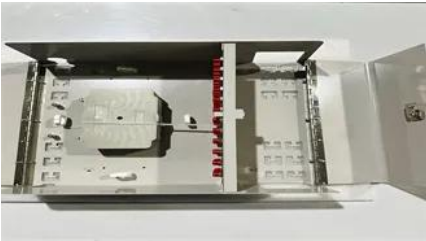

Space Needle

The Space Needle features in the HBO series *The Last of Us* as a watchtower in a post-apocalyptic version of Seattle, a major setting of the second season. It played a similar role in the video game

for height, length or distance measurements.

yaound outdoor telecom cabinet 500kwh

Each outdoor photovoltaic telecom energy cabinet is built for harsh outdoor telecom and edge usage, characterized by durability, flexibility, and intelligent control to provide unshakeable

[Cabinet Energy Storage 100 500kwh Floor Ip55 Outdoor Telecom](#)

These are far more than mere metal enclosures housing batteries; they represent the intelligent core of a new energy ecosystem, the key to unlocking a future characterized by resilient, efficient, and

[OUTDOOR TELECOM ENCLOSURE , WALMER ENERGY](#)

WALMER ENERGY specializes in photovoltaic energy storage systems, BESS solutions, mobile power containers, EMS management systems, commercial storage, industrial storage, containerized