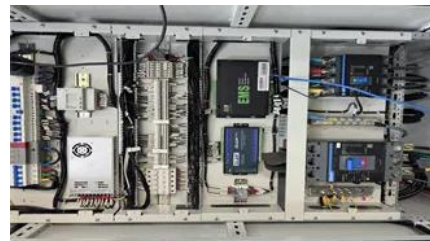

[Set up Surface devices for SDR & HDR display measurements](#)

This guide provides a technical reference for configuring eligible Surface devices for accurate display measurements in both Standard Dynamic Range (SDR) and High Dynamic Range