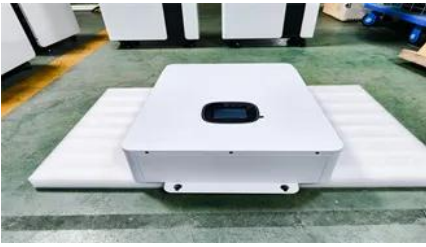

Search

Test your knowledge and have fun solving the Bing daily image puzzle by completing the picture.

[Learn, earn, and have fun with three new experiences on Bing](#)

An addition you may have noticed over the past few months is the weekly trends quiz, which is published in the Popular Now carousel-that strip of images at the bottom of the Bing

Yahoo Mail

It's time to get stuff done with Yahoo Mail. Just add your Gmail, Outlook, AOL or Yahoo Mail to get going. We automatically organise all the things life throws at you, such as receipts and attachments,

[What conditions or disorders are commonly associated with Down](#)

Children with Down syndrome are at an increased risk for some health problems, but not all will have serious health problems.

30000 Watt DC Solar Inverters

These inverters can handle a range of power sources from 30,000 watts to 39,999 watts. Compare these 30kW commercial solar inverters from ABB, Fronius, SMA, SolarEdge, SatCon, Solectria, Schneider