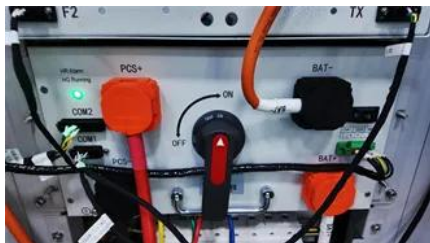

Office 365 login

Collaborate for free with online versions of Microsoft Word, PowerPoint, Excel, and OneNote. Save documents, spreadsheets, and presentations online, in OneDrive.