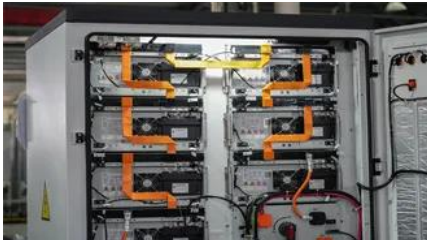

PCS with 80kWh LFP batteries-ideal for peak shaving, emergency backup, and hybrid off-grid energy setups.

[Energy Storage Cabinet Outdoor 20KW 50KWh/ 30KW](#)

This energy storage cabinet is a PV energy storage solution that combines high-voltage energy storage battery packs, a high-voltage control box, an energy

[KOHLER 30 kW Home Generator - 30RCLA , Home Backup Power](#)

The KOHLER 30RCLA home generator provides 30kW of dependable backup power with quiet operation and a corrosion-resistant aluminum enclosure for durability.

Kohler 30RCLA-QS50 , 30 kW Single-Phase

The Kohler 30RCLA is a high-performance 30kW single-phase standby generator, crafted to deliver exceptional reliability and clean power for residential estates and small businesses.

[30kW Solar Power System Home Suitability Guide](#)

Insights on 30kW solar systems: output, panel numbers, and inverter details. Determine if this powerful solution fits your energy consumption for optimal power.