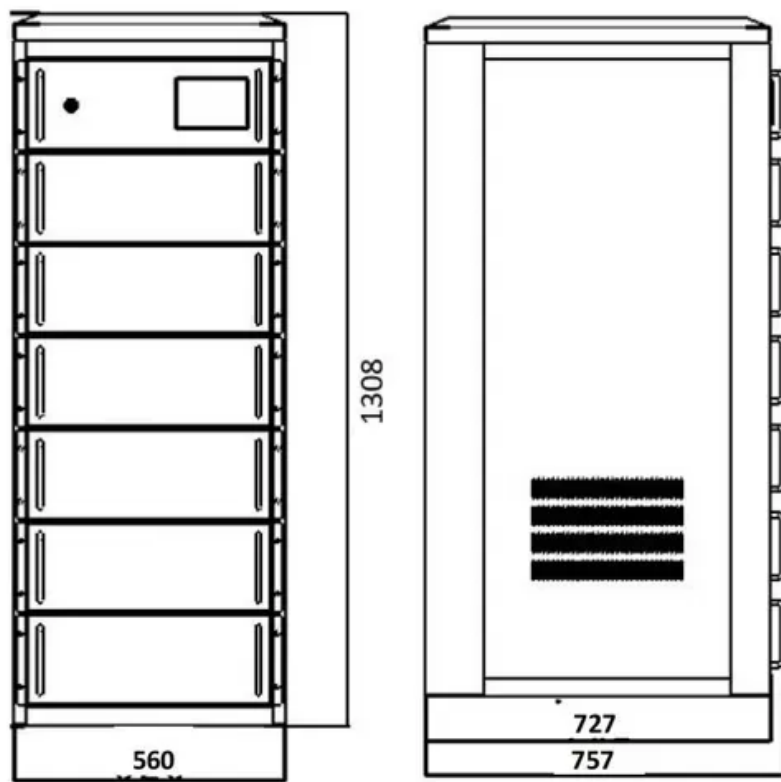

280 How much does the energy storage cabinet cost

Overview

The cost of installing an energy storage cabinet varies based on multiple factors, but generally falls between \$5,000 and \$30,000, influenced by system size, technology used. On average, installation costs can account for 10-20% of the total expense.