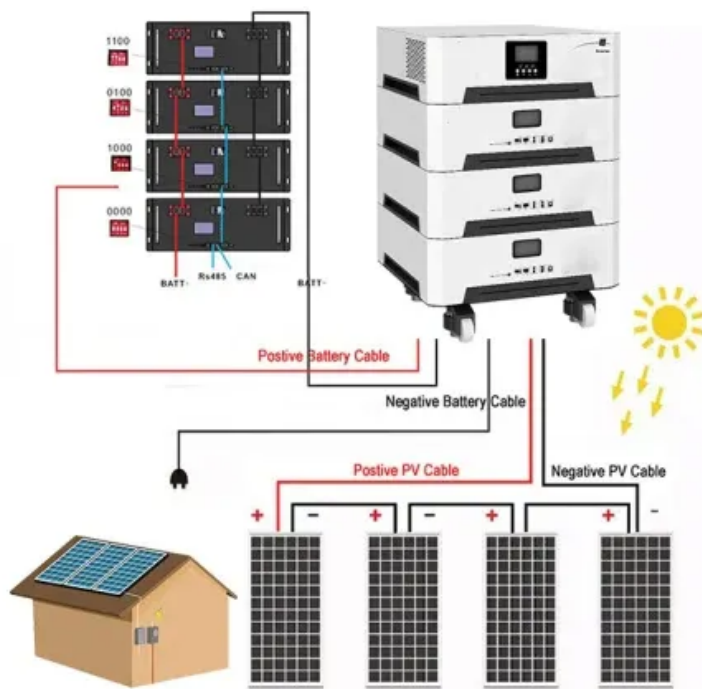

# 200kWh of electricity with solar container battery

## Overview

---

The outdoor cabinet-type photovoltaic storage system, boasting a power rating of 100kW/200kWh, seamlessly amalgamates energy storage batteries, PCS, power distribution, temperature regulation, fire safety measures, water-immersed door sensors, and monitoring and communication tools.

## 200kWh of electricity with solar container battery

---