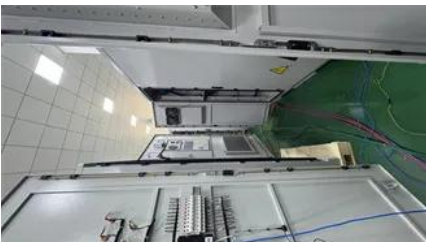

BingHomepageQuiz

Microsoft Bing Homepage daily quiz questions and their answers

[Renogy 2000W Pure Sine Wave Inverter With AC](#)

The Renogy 2000W Pure Sine Wave Inverter with UPS function provides reliable and efficient power conversion, making it ideal for powering sensitive electronics.