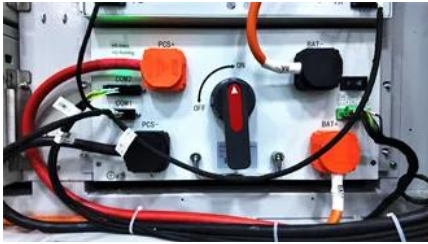

eBay online shopping & selling

Shop by condition: Filter for new, pre-loved, used, or eBay Refurbished items. Shop by category: Browse fashion, jewelry, sneakers, tech, auto parts, and more. Sell and cash in: List used car