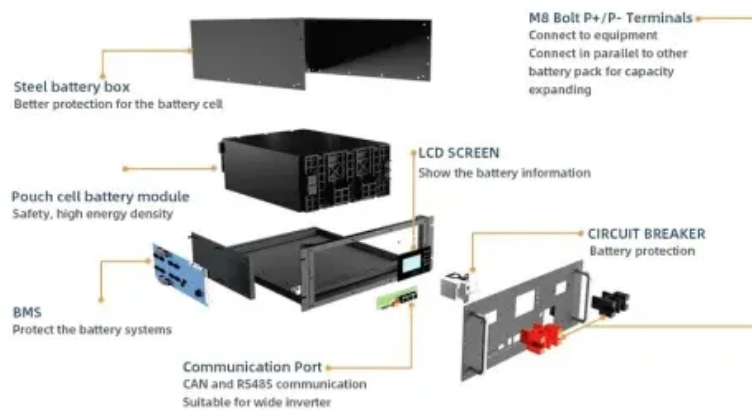

1mw smart pv-ess integrated cabinet for sports venues

1mw smart pv-ess integrated cabinet for sports venues

[Association Between Frequent Urination and Prolonged Staying at Home](#)

This study highlights 25 cases of unusual frequent urination associated with abnormal sleep and their relation to staying home for prolonged periods during the pandemic.