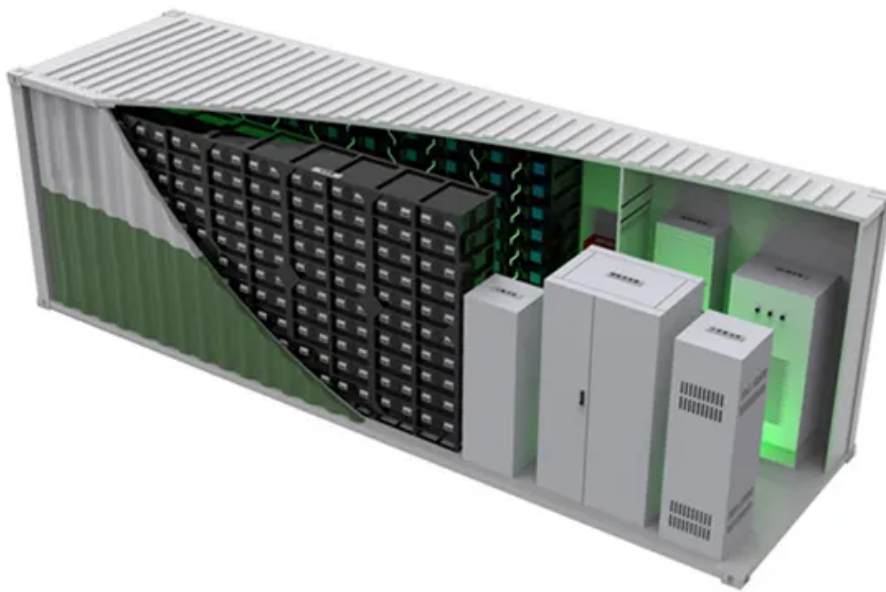

150w inverter kit

150w inverter kit

150 Watt Pure Sine Wave Inverter

This high efficiency DC-AC inverter converts 12 Volts DC to 150 Watts of pure sine-wave AC power at 120 Volts, 60 Hz. The unit comes with detachable cable with 12V plug adaptor and cable with battery

Amazon : 150 Watt Pure Sine Wave Inverter

Modified sine wave power inverter 150 watt rated power and 300 watt surge power with 2 USB port output. (Blue) ClimeCo certifies products whose carbon emissions have been assessed, verified,