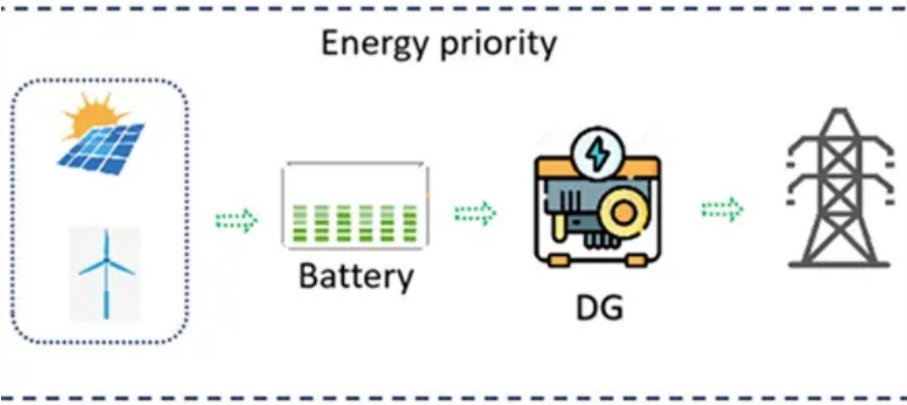

135w solar curtain wall